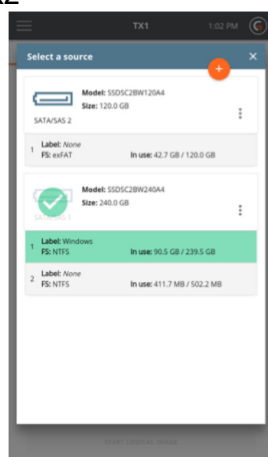

TX2 Acquisition Kit Contents:

TX2 Forensic Imager

- **(TX2)** Tableau Forensic Imager
- **(TX2-S1)** Tableau TX2 Drive Bay
  - Two additional cable-less SATA/SAS destination connections.
  - Compatible with 2.6" and 3.5" SATA/SAS Drives
  - Internal fan for drive cooling
  - Modular connection to TX2