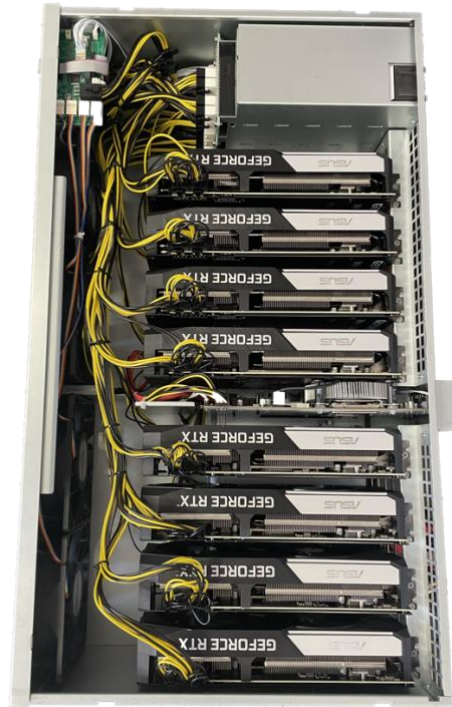

#### Octominer Chassis and cooling

The E.N.I.G.M.A. is a no-nonsense rack mountable cost-effective performance-based GPU unite build with the intention to increase processing speeds of investigations.

## Core System

- Intel G18XX CPU, Dual Core
- 8x NVIDIA RTX GPU's
- 3000W total power supply (4x 750W Platinum Hot Swap Server Power Supplies)
- 8GB DDR3 RAM up to 32GB
- 60GB SSD
- Triple slot width 325mm length GPU's with 65mm GPU To GPU Spacing
- Octominer Chassis with 140x38mm cooling fans
- Octominer hardware watchdog & smart fan controller.
- Bosch Environmental Sensor
- Dimensions 70x40x17.8CM